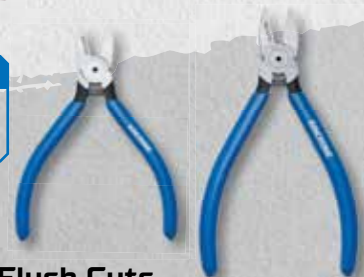

1/4
3/8
1/2
DRIVE

8
EVA

GEAR
SPANNERS

12 MONTH
PROTECTION

FROM

\$24⁹⁵

NEW!

KINCROME Ultra Thin Flush Cuts

Vinyl Grip

- > Leaves a smooth flat cut that is level with the surface
- > Ultra-thin jaws for effortless, precision cutting & improved visibility
- > High-precision machined jaws for ultra clean cuts

Cutter 125mm	K41205	\$24.95
Cutter 150mm	K41206	\$29.95