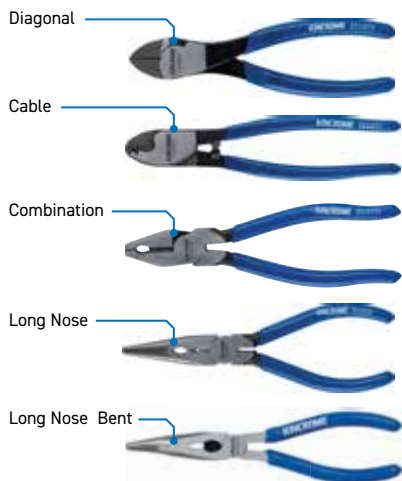

IMPERIAL

\$72⁹⁵

**KINCROME
Plier Set**

3 Piece

- ▶ Combination Plier 200mm (8")
 - ▶ Long Nose Plier 200mm (8")
 - ▶ Diagonal Cutting Plier 175mm (7")
- K4220**

**FROM
\$38⁹⁵**

**KINCROME
Pliers**

Vinyl Grip

- ▶ Forged and heat-treated in Japan using high-carbon Japanese steel
- ▶ Nickel blended steel, polished & oil treated for superior rust resistance & longer tool life

Diagonal 150mm (6")	K040028	\$38.95
Diagonal 200mm (8")	K040029	\$44.95
Cable 200mm (8")	K040027	\$49.95
Combination 175mm (7")	K040036	\$38.95
Combination 200mm (8")	K040037	\$44.95
Long Nose 150mm (6")	K040038	\$38.95
Long Nose 200mm (8")	K040039	\$43.95
Long Nose Bent 200mm (8")	K040040	\$43.95